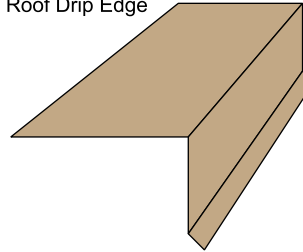

Tamlyn Color Flashing

The perfect color match flashing for HardiePlank® Lap Siding Products with ColorPlus® Technology

Brick Ledge Flashing

Window Overlay

Z Flashing

Plank Flash

Permacorner® Inside Corner

2" Trim Piece

Roof Drip Edge

Custom sizes available to fit your specifications !

Tamlyn provides a full line of Color Flashing recommended for use in conjunction with HardiePlank® Lap Siding. Tamlyn provides a tough, weather-resistant coatings for a long lasting beauty and low maintenance on Color Flashing. Easy to install with James Hardie® Siding and Soffit Products.