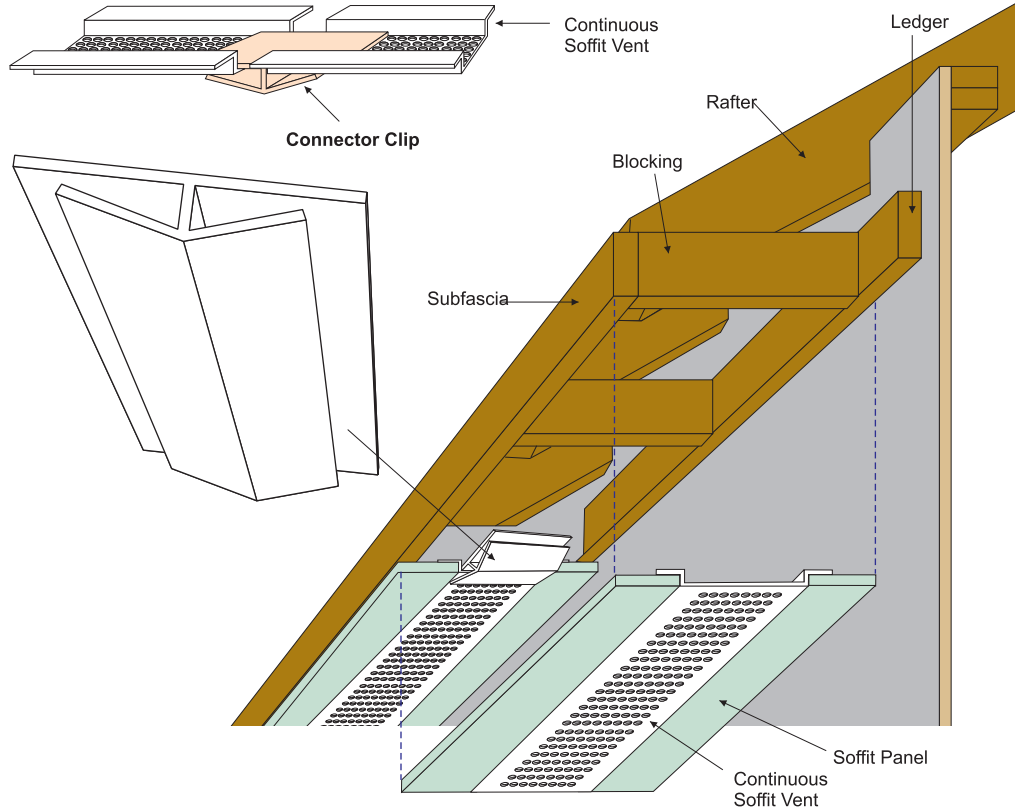

PVC Continuous Soffit Vent Connector Clip

DESIGN FEATURES: Join ends of vinyl continuous soffit vent pieces, creating a very clean look. Allows for expansion/contraction of soffit material and/or continuous vents and eliminates gaps where pests can enter the attic.

MATERIAL: Extruded rigid PVC, industry-standard, durable, chemically resistant product designed for outdoor weatherability.

WARNING: Use light or pastel paint colors only on Tamlyn PVC or Sherwin-Williams Vinyl Safe™ Paint. Use of dark color paint will cause deformation. Tamlyn vinyl products are not warranted if painted with dark color paint.

ITEM ID	LENGTH
CONNCLIP	1-13/16"
CONNCLIP265	2.65"