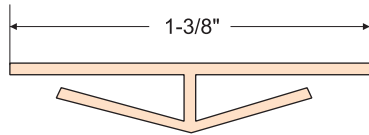

PVC Continuous Soffit Vent Connector Clip

DESIGN FEATURES: Join ends of vinyl continuous soffit vent pieces, creating a very clean look. Allows for expansion/contraction of soffit material and/or continuous vents and eliminates gaps where pests can enter the attic.

MATERIAL: Extruded rigid PVC, industry-standard, durable, chemically resistant product designed for outdoor weatherability.

WARNING: Use light or pastel paint colors only on Tamlyn PVC or Sherwin-Williams Vinyl Safe™ Paint. Use of dark color paint will cause deformation. Tamlyn vinyl products are not warranted if painted with dark color paint.

ITEM ID	LENGTH
CONNCLIP	1-13/16"
CONNCLIP265	2.65"