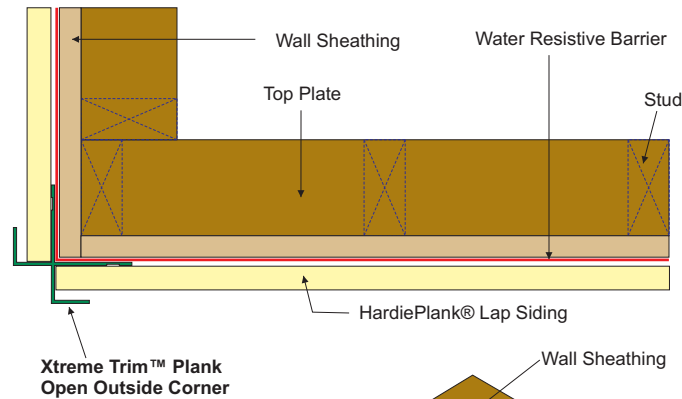

Xtreme Trim™ Plank Open Outside Corner

DESIGN FEATURES: Provides a good looking, durable outside corner with lap siding.

MATERIAL: Custom die-extruded from heavy duty, 6063 T-5 extruded aluminum alloy with proprietary coating that protects against harsh weather conditions and allows for paint adhesion.

Available in most popular James Hardie® Siding and Soffit colors with ColorPlus® technology. Specify color code using Color Palette on page 3.

NOTE: Slight color variance lot to lot

ITEM ID	LENGTH
VC00CPK10	10'