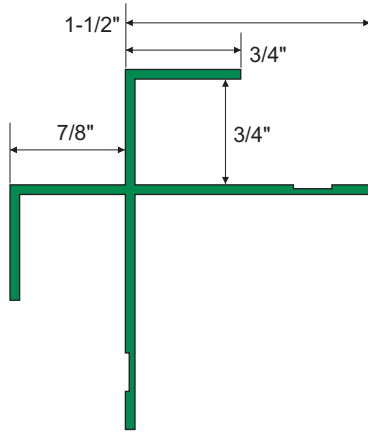

Xtreme Trim™ Plank Open Outside Corner

DESIGN FEATURES: Provides a good looking, durable outside corner with lap siding.

MATERIAL: Custom die-extruded from heavy duty, 6063 T-5 extruded aluminum alloy with proprietary coating that protects against harsh weather conditions and allows for paint adhesion.

Available in most popular James Hardie® Siding and Soffit colors with ColorPlus® technology. Specify color code using Color Palette on page 3.

NOTE: Slight color variance lot to lot

ITEM ID	LENGTH
VC00CPK10	10'