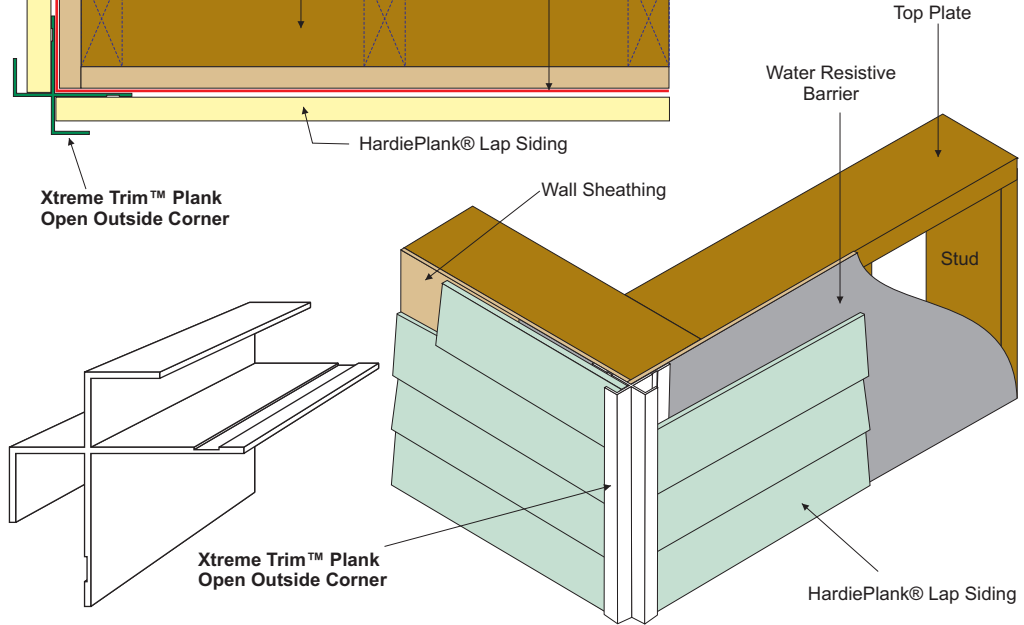

Xtreme Trim™ Plank Open Outside Corner

DESIGN FEATURES: Provides a good looking, durable outside corner with lap siding.

MATERIAL: Custom die-extruded from heavy duty, 6063 T-5 extruded aluminum alloy with proprietary coating that protects against harsh weather conditions and allows for paint adhesion.

Available in most popular James Hardie® Siding and Soffit colors with ColorPlus® technology. Specify color code using Color Palette on page 3.

NOTE: Slight color variance lot to lot

ITEM ID	LENGTH
VC00CPK10	10'