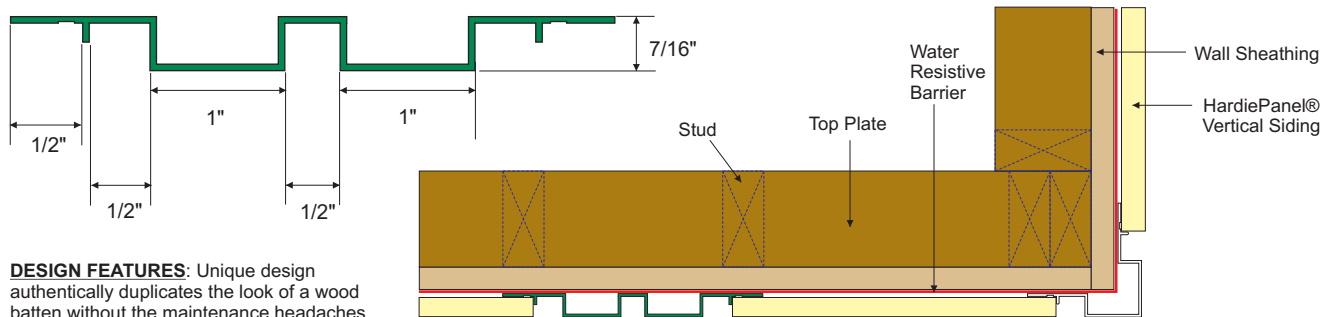

Xtreme Trim™ Vertical Batten Reveal

DESIGN FEATURES: Unique design authentically duplicates the look of a wood batten without the maintenance headaches while serving as a rustproof flashing between HardiePanel® Vertical Siding. Eliminates wood batten piece that will split/rot over time.

MATERIAL: Custom die-extruded from heavy duty, 6063 T-5 extruded aluminum alloy with proprietary coating that protects against harsh weather conditions and allows for paint adhesion.

Available in 26 most popular James Hardie® Siding and Soffit colors with ColorPlus® technology. Specify color code using Color Palette on page 3.

NOTE: Slight color variance lot to lot

16' length available as special order

ITEM ID	LENGTH
VCBR10	10'